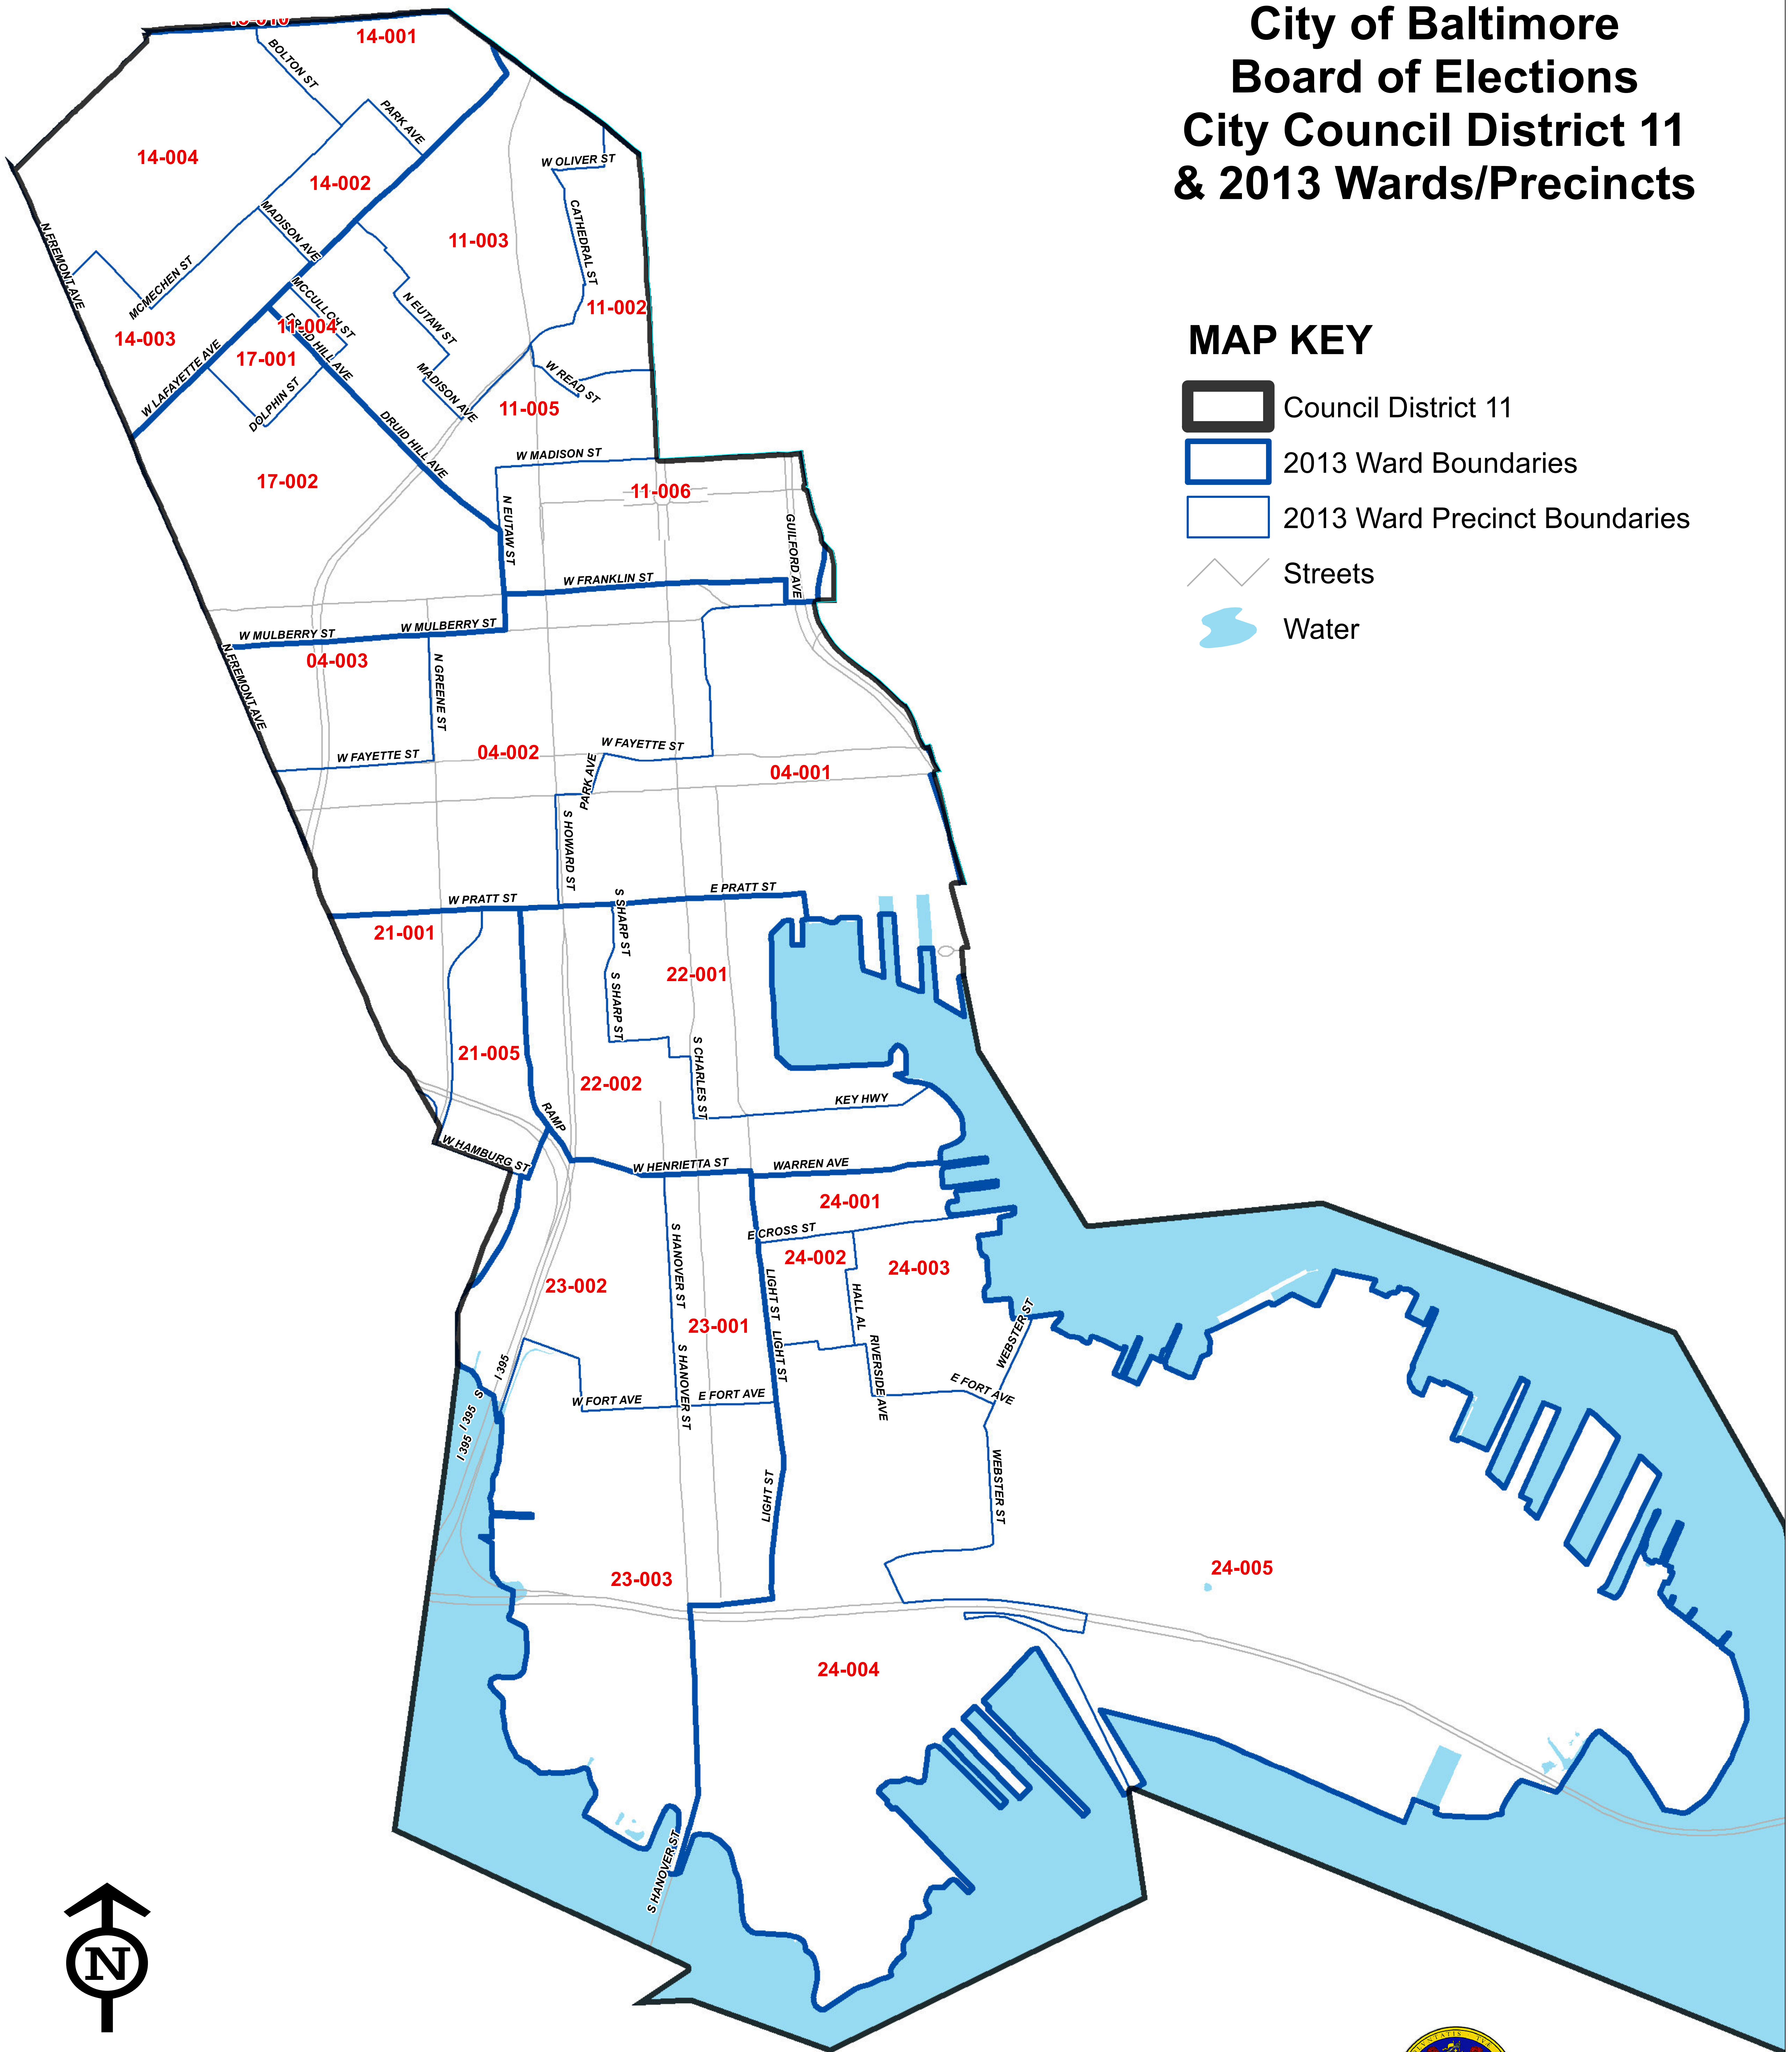

City of Baltimore Board of Elections City Council District 11 & 2013 Wards/Precincts

MAP KEY

-  Council District 11
-  2013 Ward Boundaries
-  2013 Ward Precinct Boundaries
-  Streets
-  Water

Armstead B. Crawley Jones, Sr.
Election Director