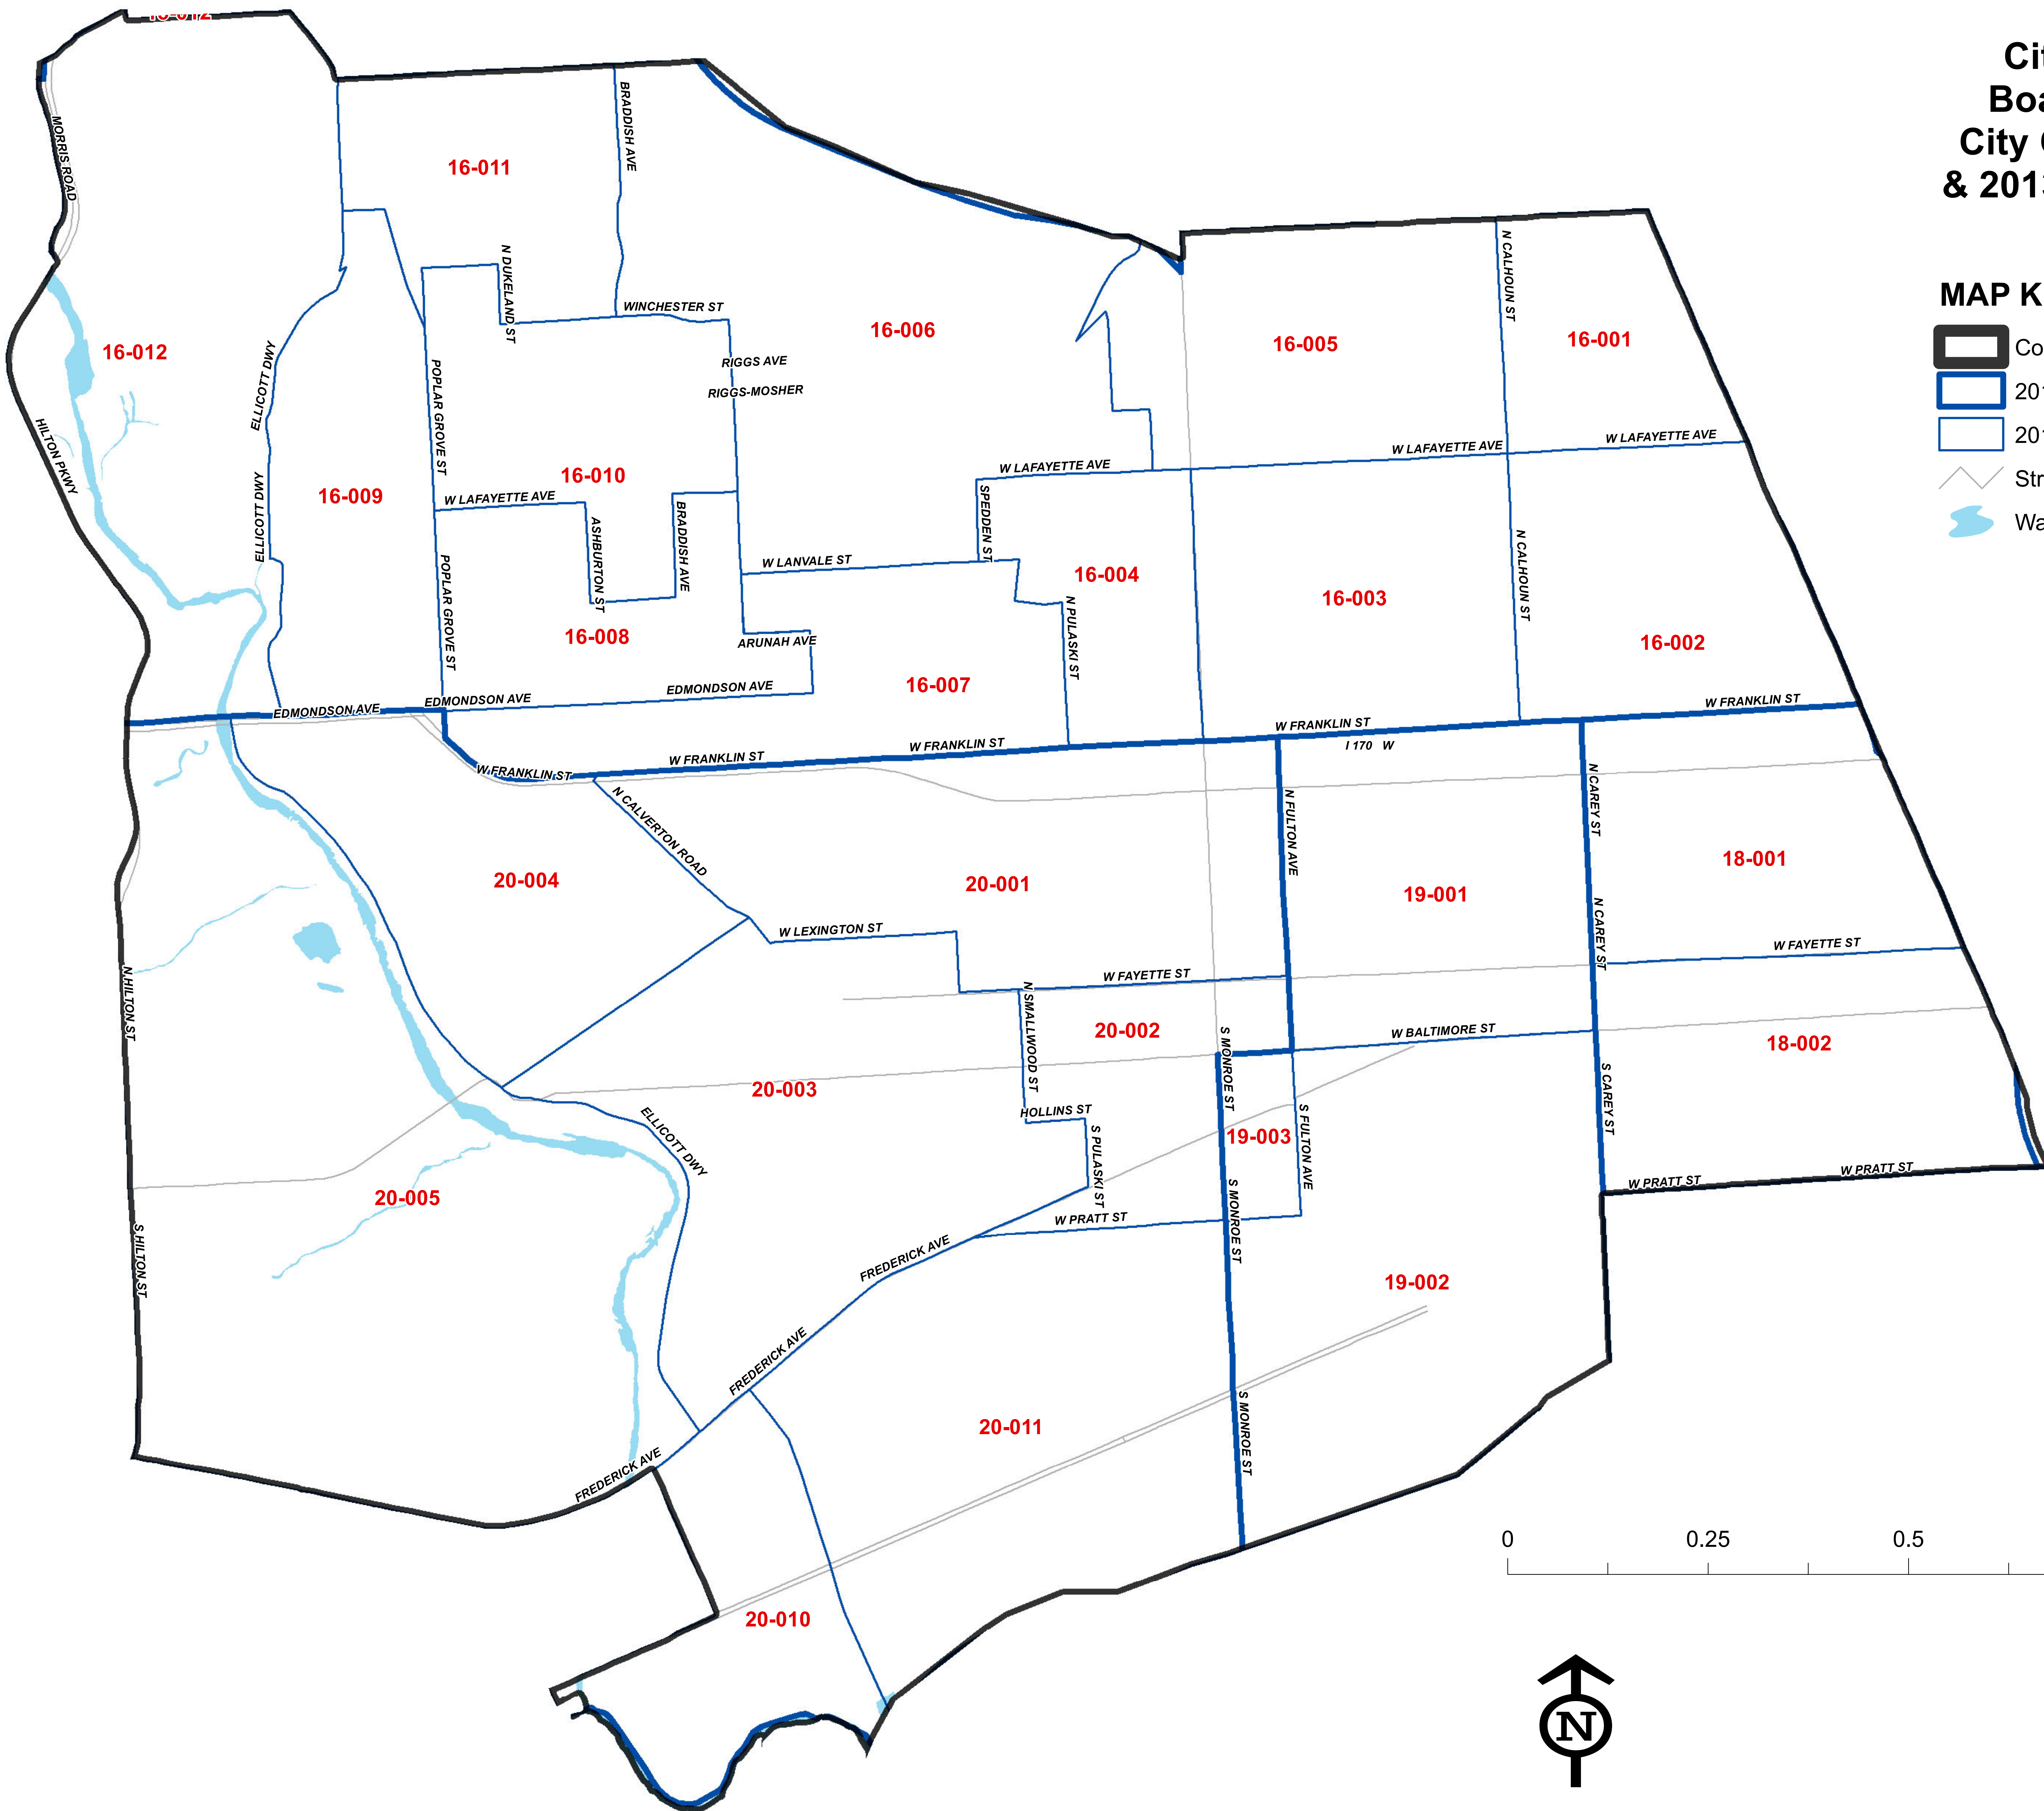

City of Baltimore Board of Elections City Council District 9 & 2013 Wards/Precincts

MAP KEY

-  Council District 9
-  2013 Ward Boundaries
-  2013 Ward Precinct Boundaries
-  Streets
-  Water

Armstead B. Crawley Jones, Sr.
Election Director